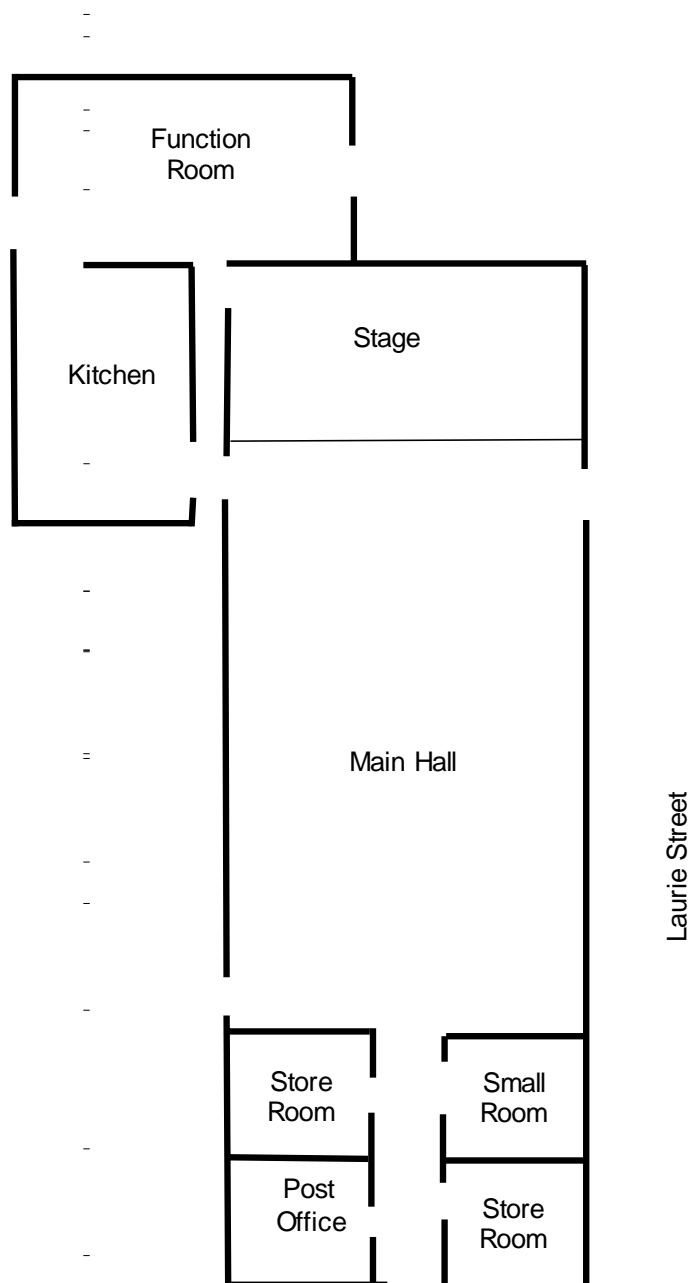

Venue Hire Application

(Lameroo Memorial Hall, Pinnaroo Institute and Parilla Memorial Hall)

PARILLA MEMORIAL HALL

Parilla Memorial Hall

Measurements

Main Hall: 169m²

Supper Room: 51m²

LAMEROO MEMORIAL HALL

Lameroo Memorial Hall Measurements

Combined Main Hall and Tiered Seating: 482m²

Small Function Room (Supper Room): 151.3m²

Small Room (RSL Room): 88.2m²

PINNAROO INSTITUTE

Pinnaroo Institute Measurements

Main Hall: 265.8m²

Meeting Space: 24.6m²