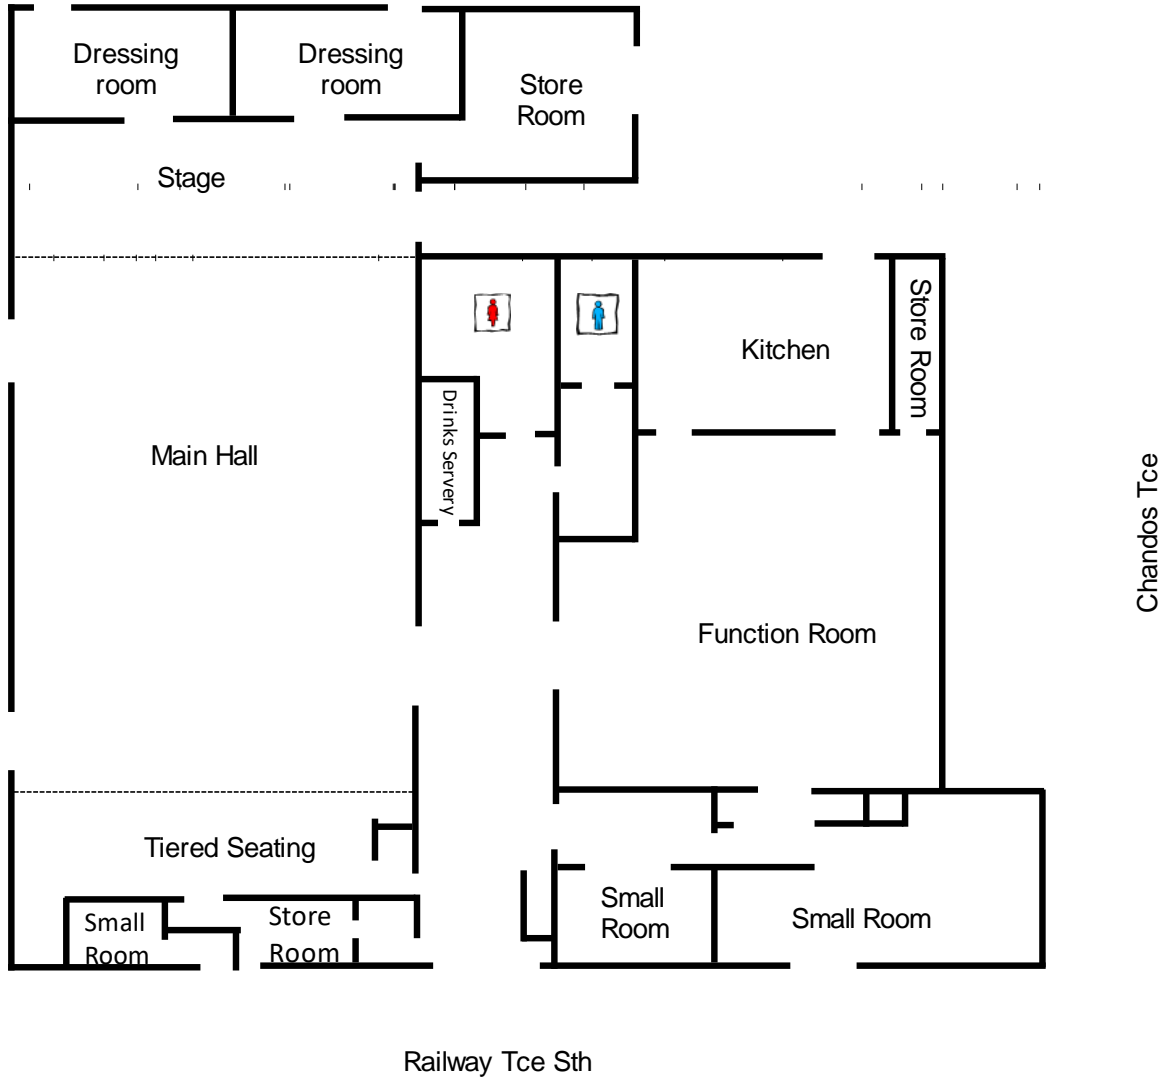

Venue Hire Application

(Lameroo Memorial Hall, Pinnaroo Institute and Parilla Memorial Hall)

PARILLA MEMORIAL HALL

Parilla Memorial Hall

Measurements

Main Hall: 169m²

Supper Room: 51m²

LAMEROO MEMORIAL HALL

Lameroo Memorial Hall Measurements

Combined Main Hall and Tiered Seating: 482m²

Small Function Room (Supper Room): 151.3m²

Small Room (RSL Room): 88.2m²

PINNAROO INSTITUTE

Pinnaroo Institute Measurements

Main Hall: 265.8m²

Meeting Space: 24.6m²